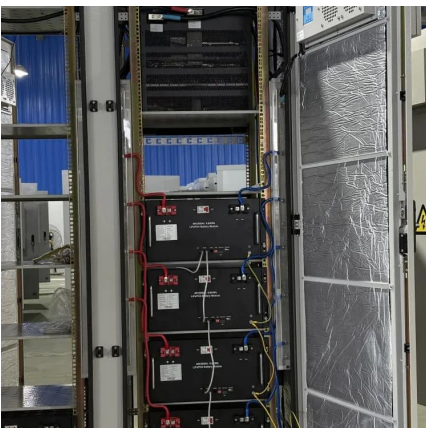

Energy Storage Batteries for ESTEL Telecom Cabinets

Selecting the right energy storage batteries for ESTEL telecom cabinets ensures reliable and efficient telecom operations. Proper battery ...

What are the base station energy storage cabinets?

Base station energy storage cabinets are critical components of telecommunications infrastructure designed to ensure reliable power supply, ...

What are the base station energy storage cabinets? , NenPower

Base station energy storage cabinets are critical components of telecommunications infrastructure designed to ensure reliable power supply, support ...