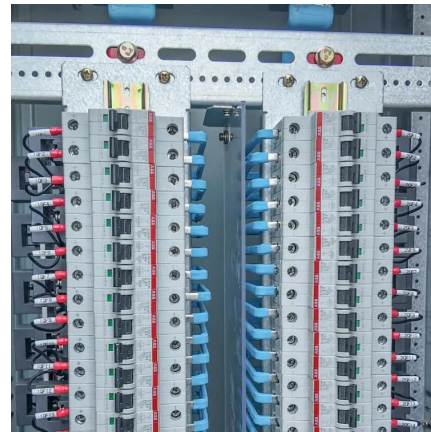

Site Battery Storage Cabinet, Base Station Energy Storage

A Site Battery Storage Cabinet is a modular energy backup unit specifically designed for telecom base stations. It houses lithium-ion batteries (typically LFP), BMS, EMS, and optional thermal ...