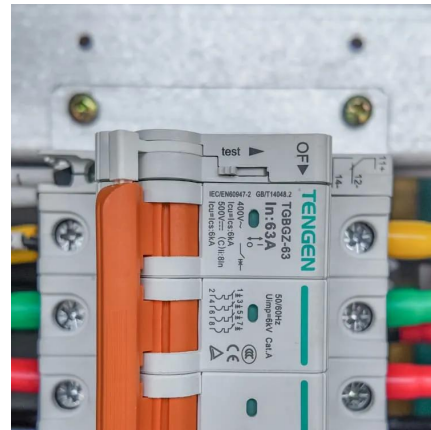

All-in-One Energy Storage Cabinet & BESS Cabinets , Modular, ...

Featuring lithium-ion batteries, integrated thermal management, and smart BMS technology, these cabinets are perfect for grid-tied, off-grid, and microgrid applications. Explore reliable, ...